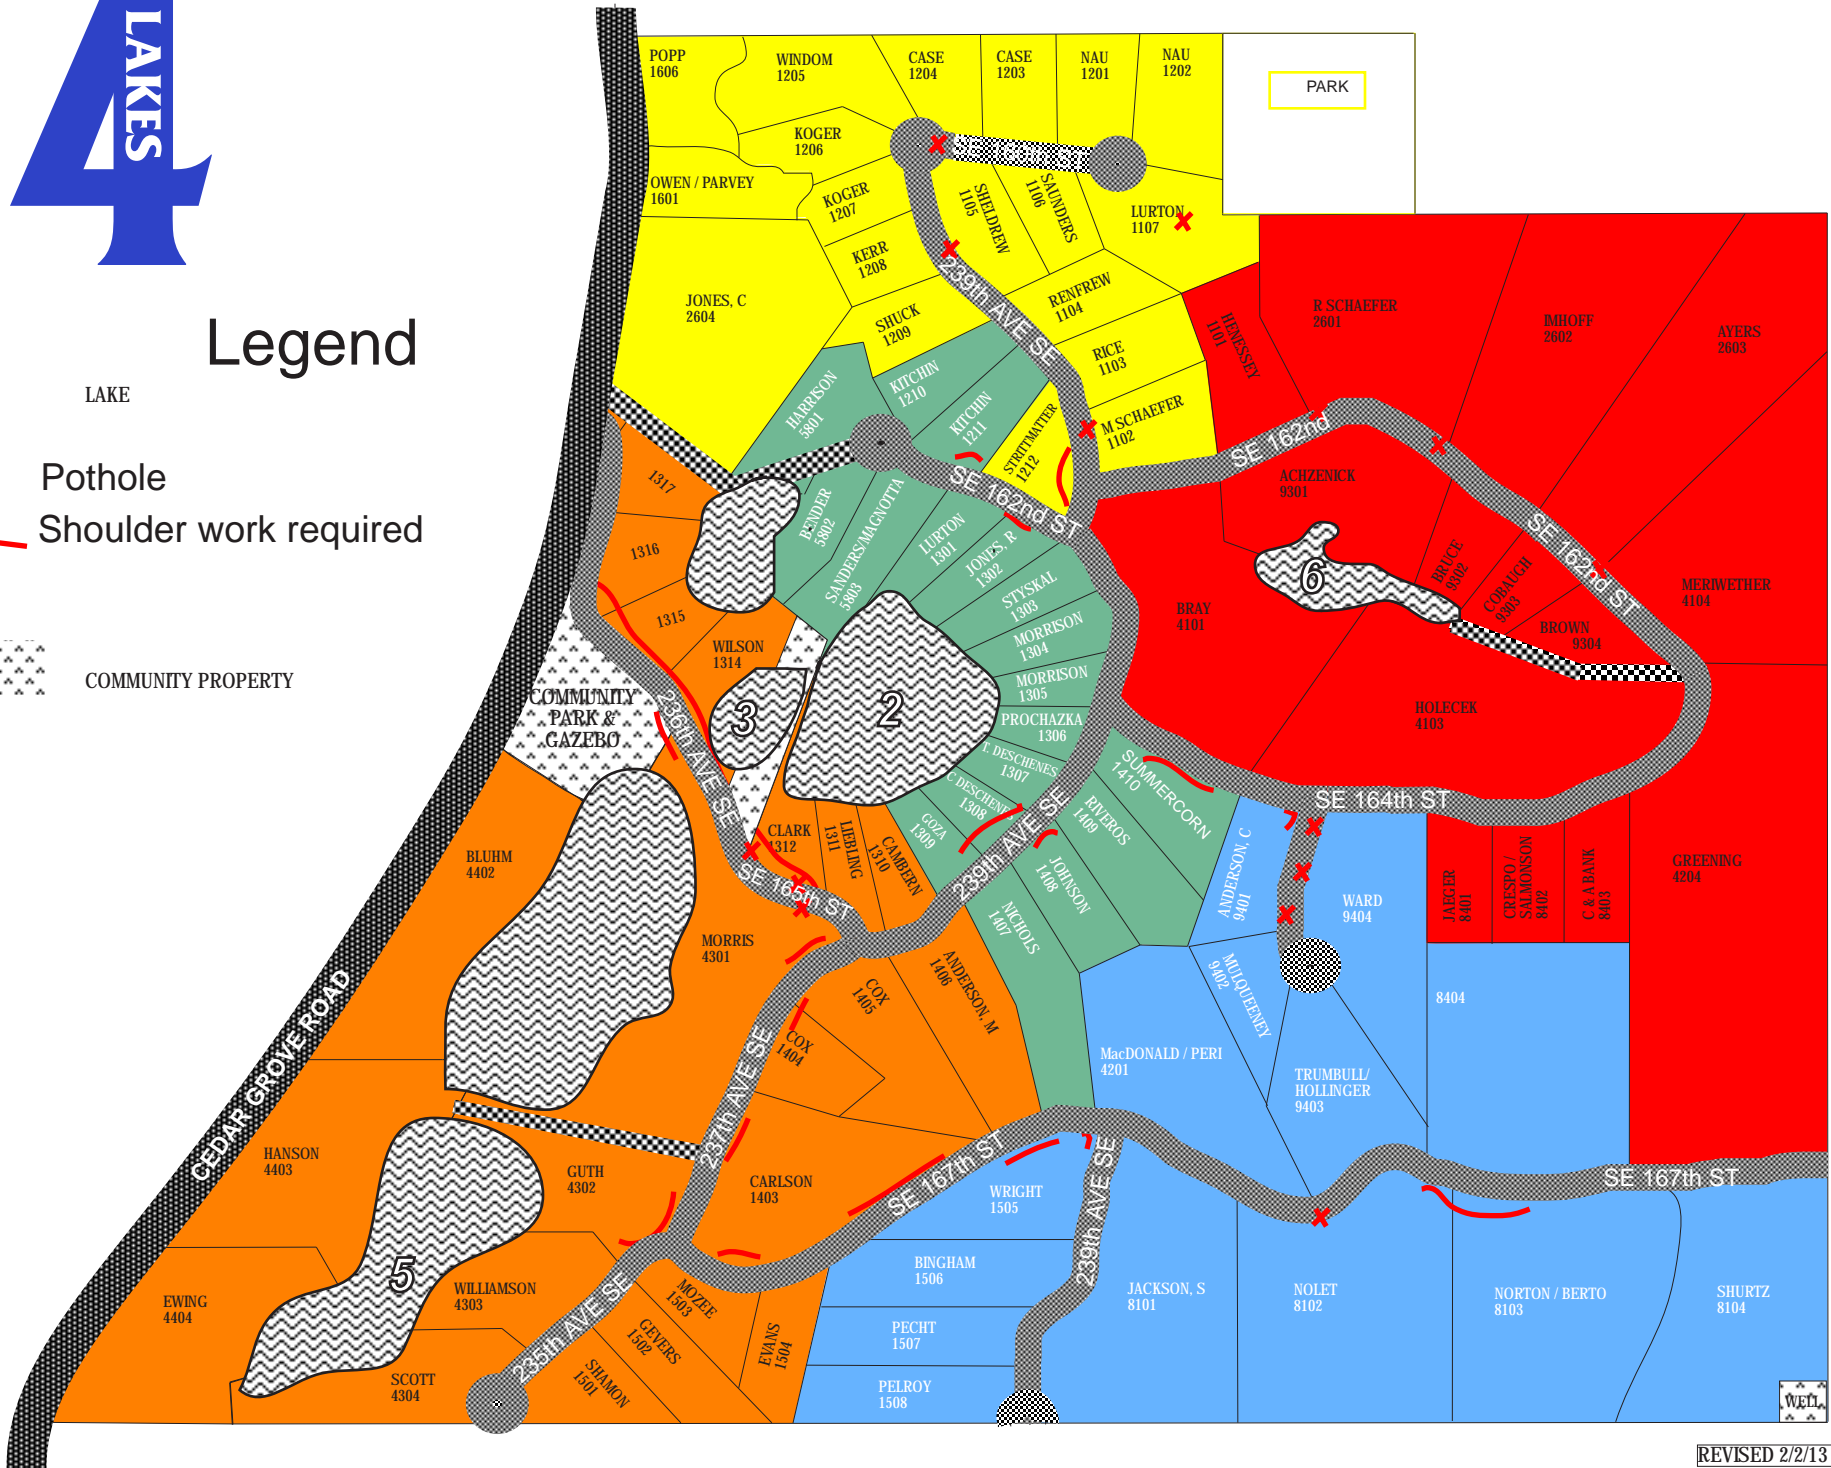

Legend

- LAKE
- Pothole
- Shoulder work required
- COMMUNITY PROPERTY

CONFIDENTIAL - This information is supplied for the exclusive use of 4 Lakes residents.

REVISED 2/2/13